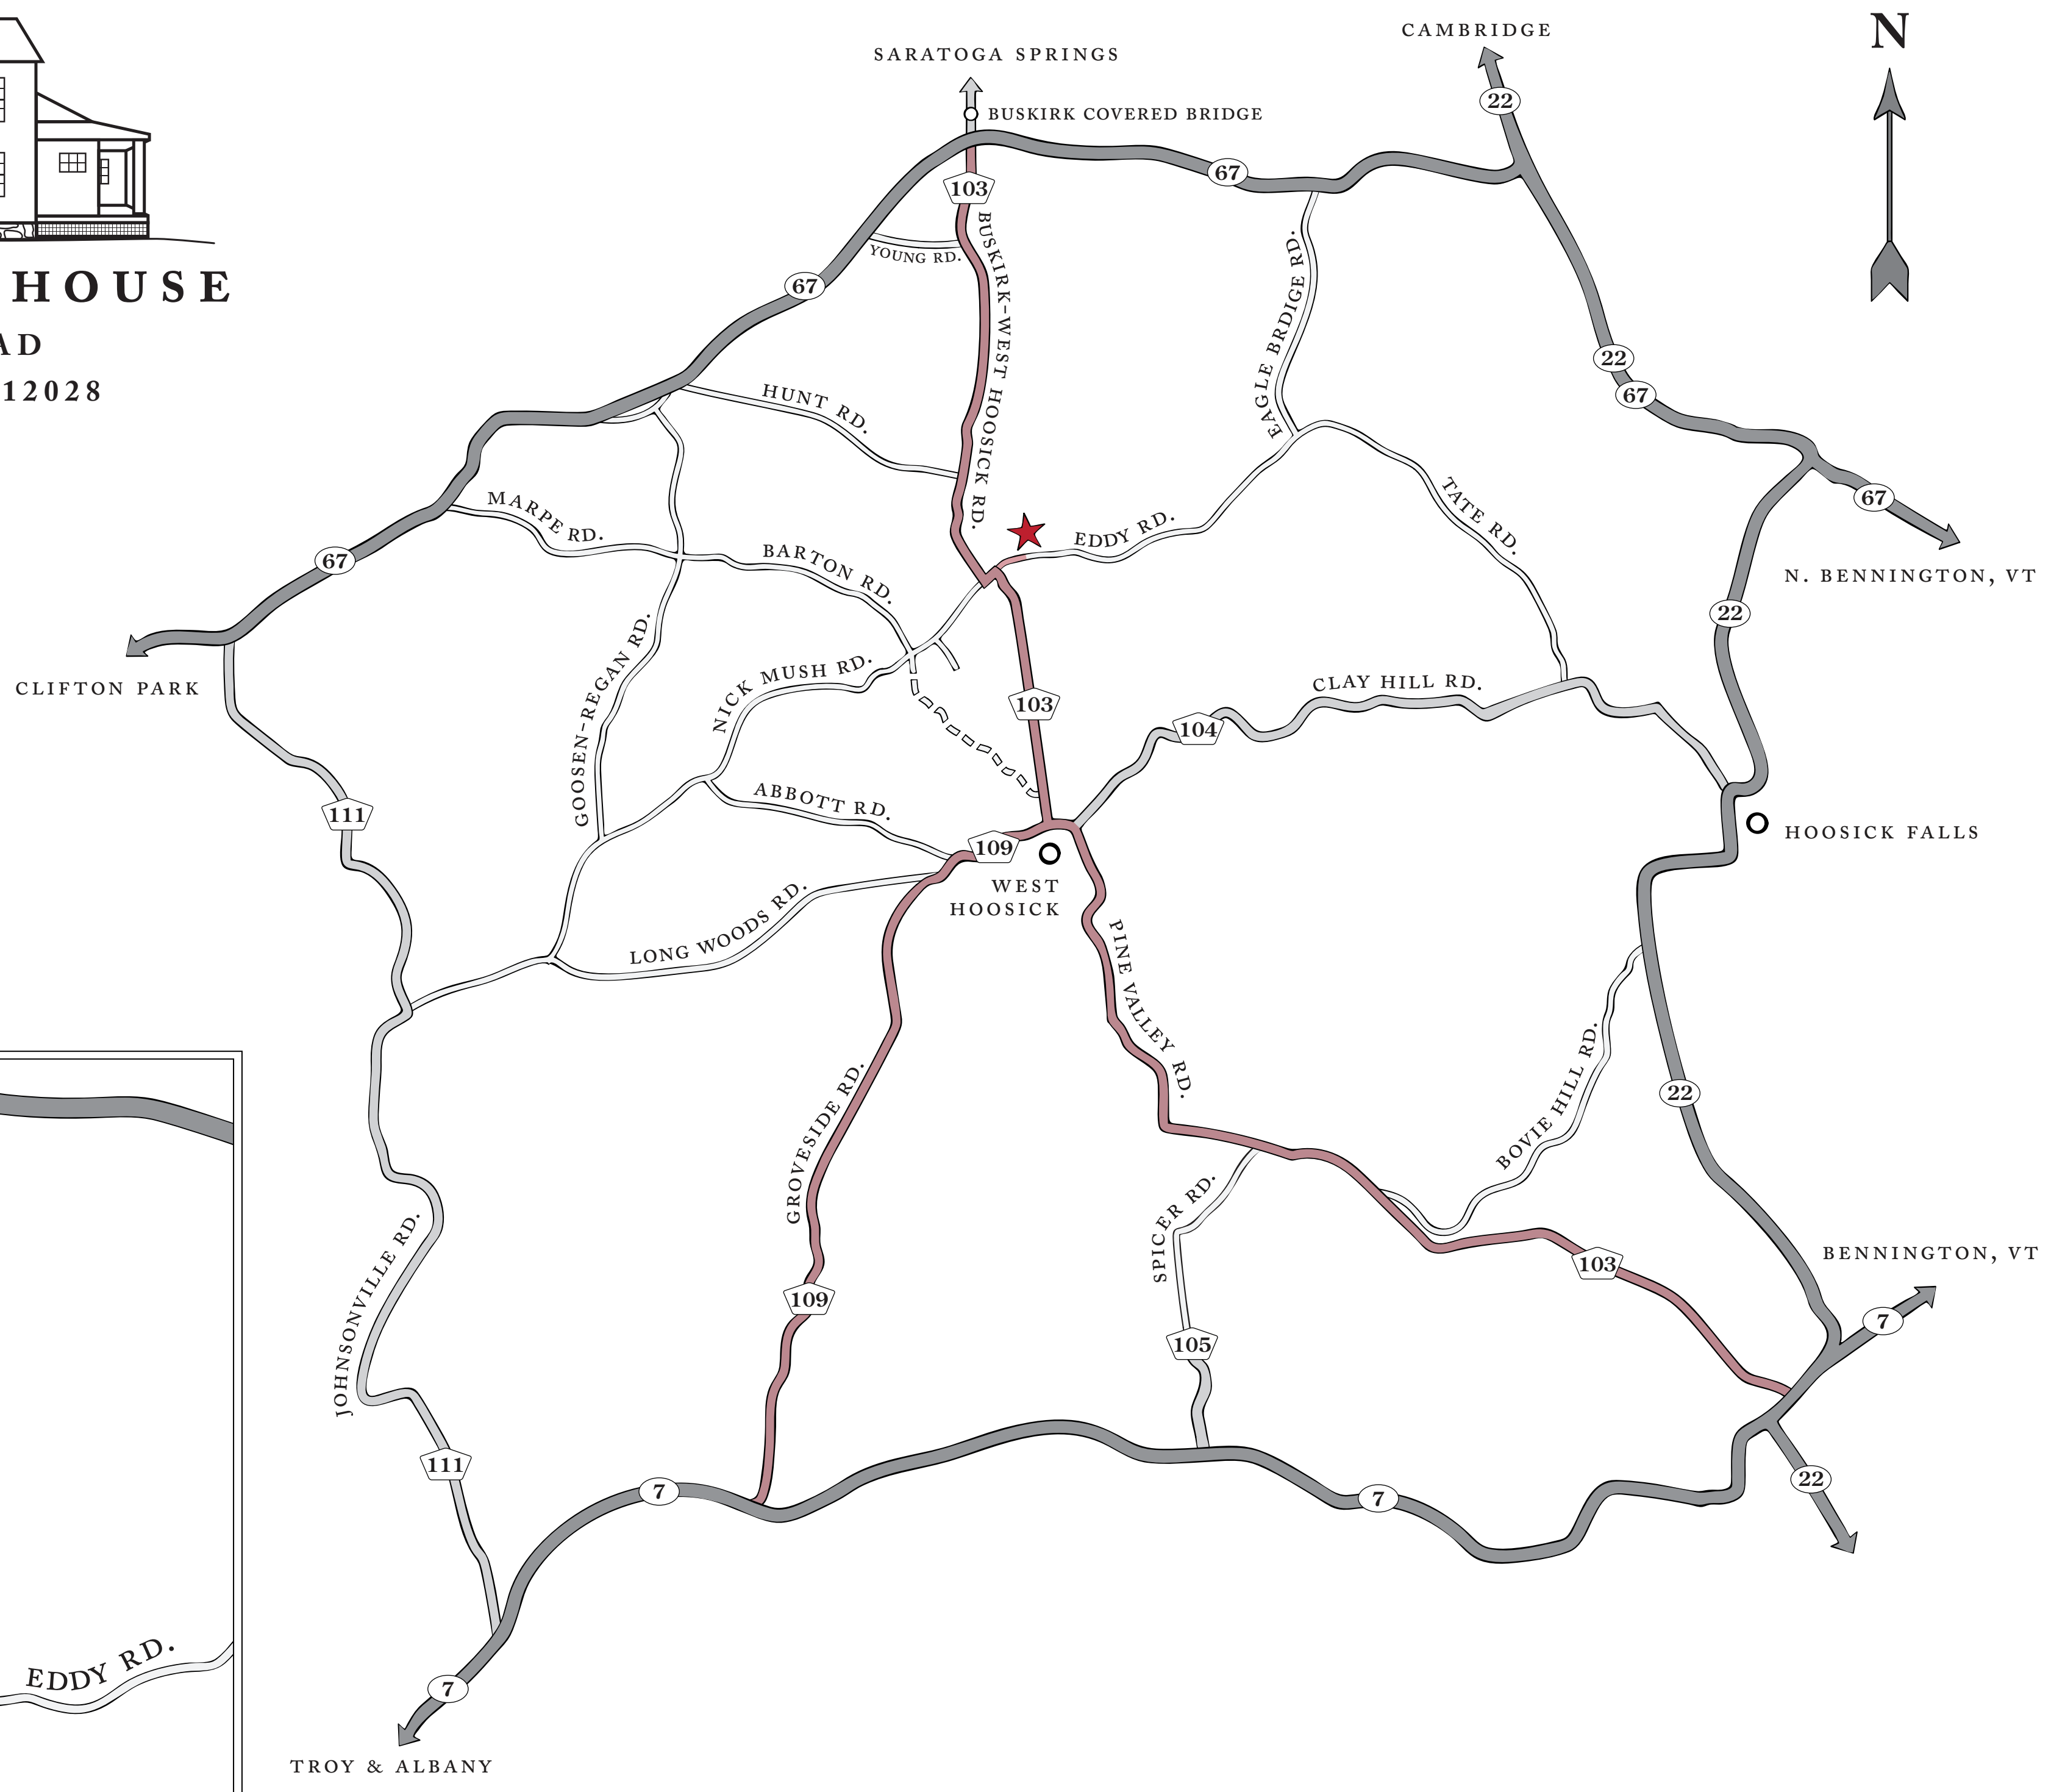

WHITE OAK HOUSE
5 EDDY ROAD
BUSKIRK, NY 12028

MAP KEY

-  = WHITE OAK HOUSE
-  = TOWN / VILLAGE
-  = PREFERRED ROUTES
-  = STATE ROUTE
-  = COUNTY ROUTE
-  = SEASONAL ROAD

DETAIL